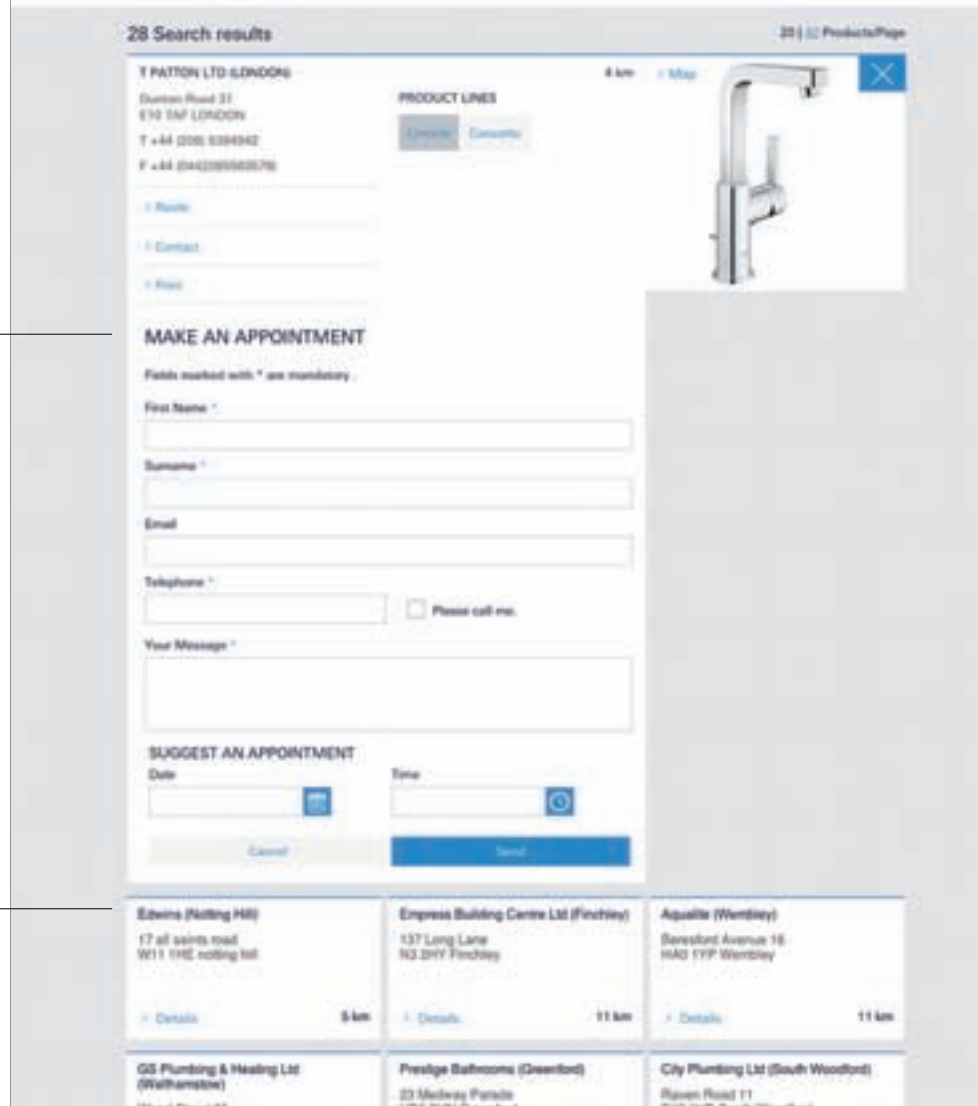

My Notepad
 Save your favorites and create your own catalogue as PDF file.

Product information

Clearly structured product information pages provide access to all information you need – like description, technical documents, drawings or spare part list.

Showroom Locator

Here you will find your nearest showrooms. Simply enter your town or postcode in the search box or navigate with the map.

Search by product range

Pre-select by desired product range to see only those showrooms which have your selected products on display.