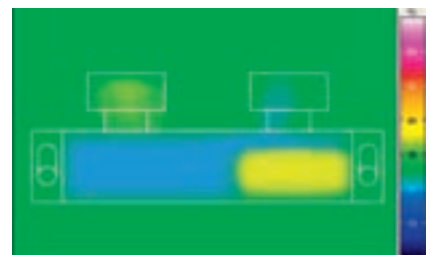

Thermal image
with GROHE CoolTouch®