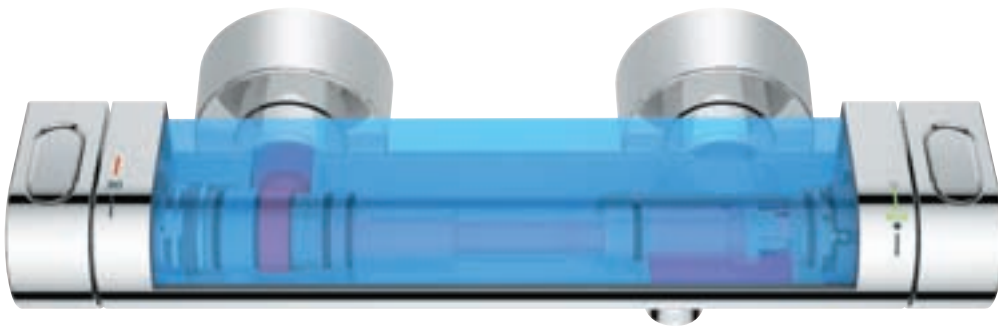

GROHE TURBOSTAT®

Always the right temperature, for ultimate convenience and safety. GROHE TurboStat® technology lies at the heart of our new thermostat.

The thermo-element's unrivaled sensitivity means it delivers water at the desired temperature within a fraction of a second – and keeps it constant for the duration of your shower. No more time and water wasted getting the temperature right. And if the cold water supply fails, it reacts instantly: hot water will shut off automatically to avoid the risk of scalding.

■ **without** GROHE TurboStat®
■ **with** GROHE TurboStat®

GROHE COOLTOUCH®

Safety first with 100% GROHE CoolTouch®. GROHE's CoolTouch® technology ensures that the entire outer surface never exceeds your preferred shower temperature. By designing our thermostats to include an innovative cooling channel, we have created a barrier between the hot water and the chrome surface - so it's never too hot to handle. This safety measure is especially useful for children, who can not always judge whether something they touch is dangerously hot.

Safety surround = 100% GROHE CoolTouch®
No risk of scalding

Safety housing with water cooling

Thermal image
without GROHE CoolTouch®

Thermal image
with GROHE CoolTouch®

OUR RANGE AT A GLANCE

Find your perfect match with a Grohtherm thermostat. From the pure, cylindrical shape of our Grohtherm 3000 to the entry-level Grohtherm 800, the range offers a choice of designs to meet all of your requirements.