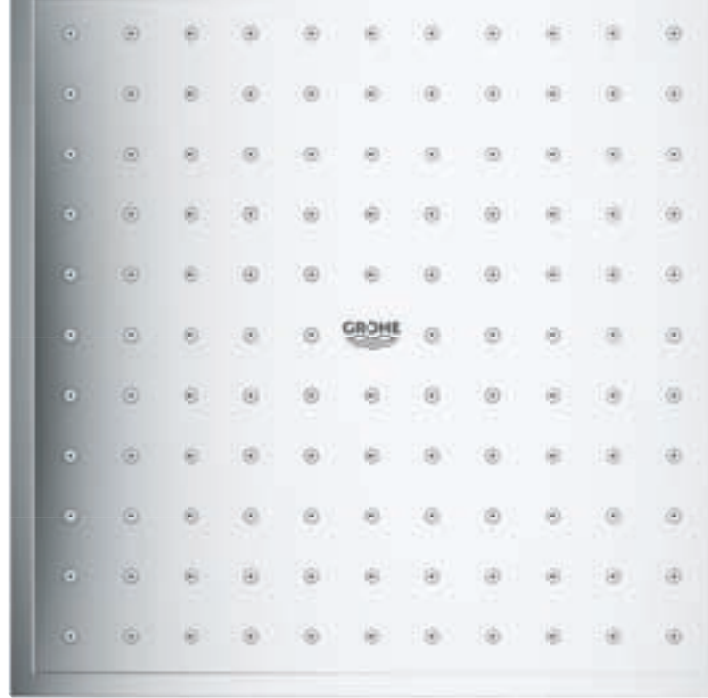

GROHE HEAD SHOWERS DIFFERENT SHAPES AND SIZES

Rainshower® F-Series 10" 254 mm x 254 mm

Rainshower® Veris 300 x 150 mm

For product information and technical details please see page 234 and following.

Euphoria Cube 150