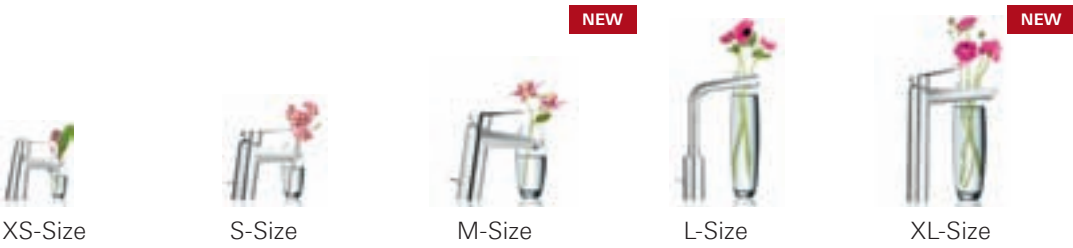

XS-Size

S-Size

M-Size

L-Size

XL-Size