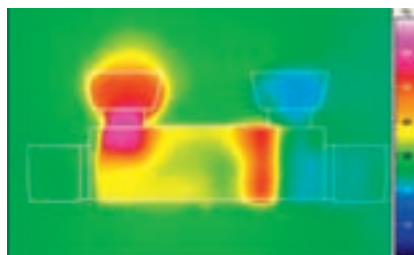

Thermal image
without GROHE CoolTouch®