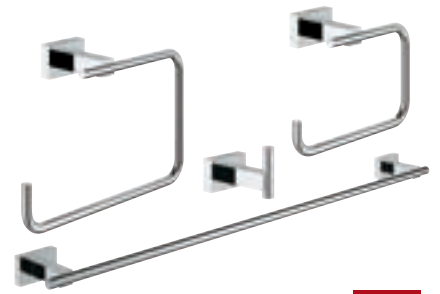

NEW

40 777 001
Guest Bathroom Accessories Set
Bundle of 40 511 001 + 40 509 001
+ 40 507 001

40 778 001
Master Bathroom Accessories Set
Bundle of 40 511 001 + 40 509 001
+ 40 507 001 + 40 510 001

NEW