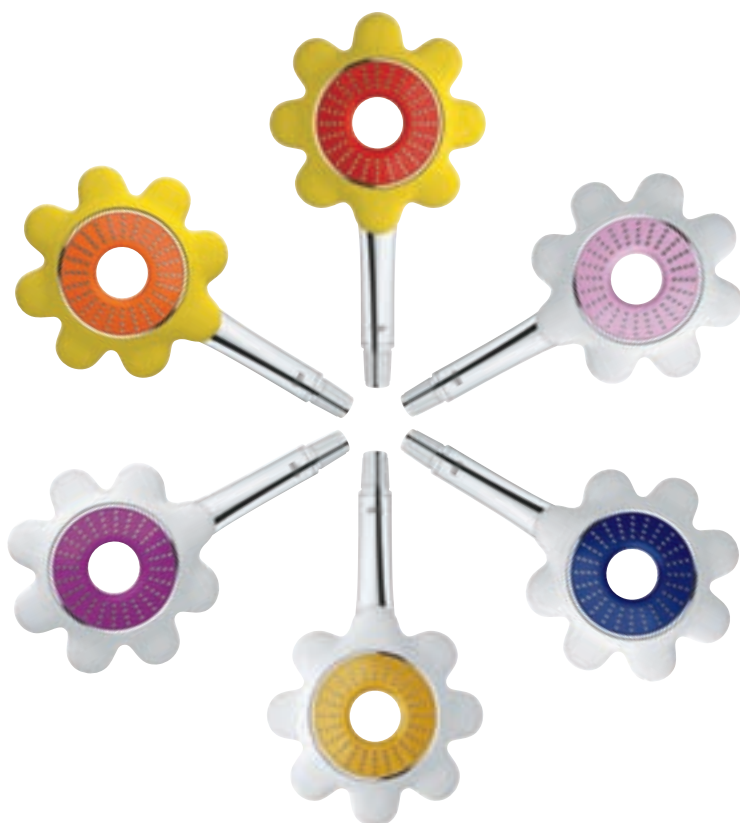

GROHE Rainshower® Natural Colours

GROHE Rainshower® Water Colours

For product information and technical details please see page 217 and following.

GROHE RAINSHOWER® FLOWER

Colour and fun for the bathroom. A creative variant of the multiple award-winning, ring-shaped GROHE Rainshower® Icon hand shower, this florally inspired collection makes it perfectly easy to conjure up a cheerful atmosphere in your bathroom. With six fresh colour schemes to choose from, all preferences are catered for and there is a suitable model to accentuate any existing bathroom décor.

Rainshower® Flower Collection – the perfect hand showers for all those who want to add a little colour to their day.

GROHE EUPHORIA 110

For an unparalleled shower experience. The ergonomic design of the Euphoria hand shower features an extended handle that flows seamlessly into the spray face – surrounding it with an elegant ring of chrome. For an unparalleled shower experience, GROHE DreamSpray® distributes the water evenly to every nozzle, while a SprayDimmer reduces water consumption by up to 40 % with our SmartRain Spray. All Euphoria hand showers feature the popular and opulent Rain Spray pattern, which can be supplemented with SmartRain and a choice of a third spray: Massage or Champagne Spray.