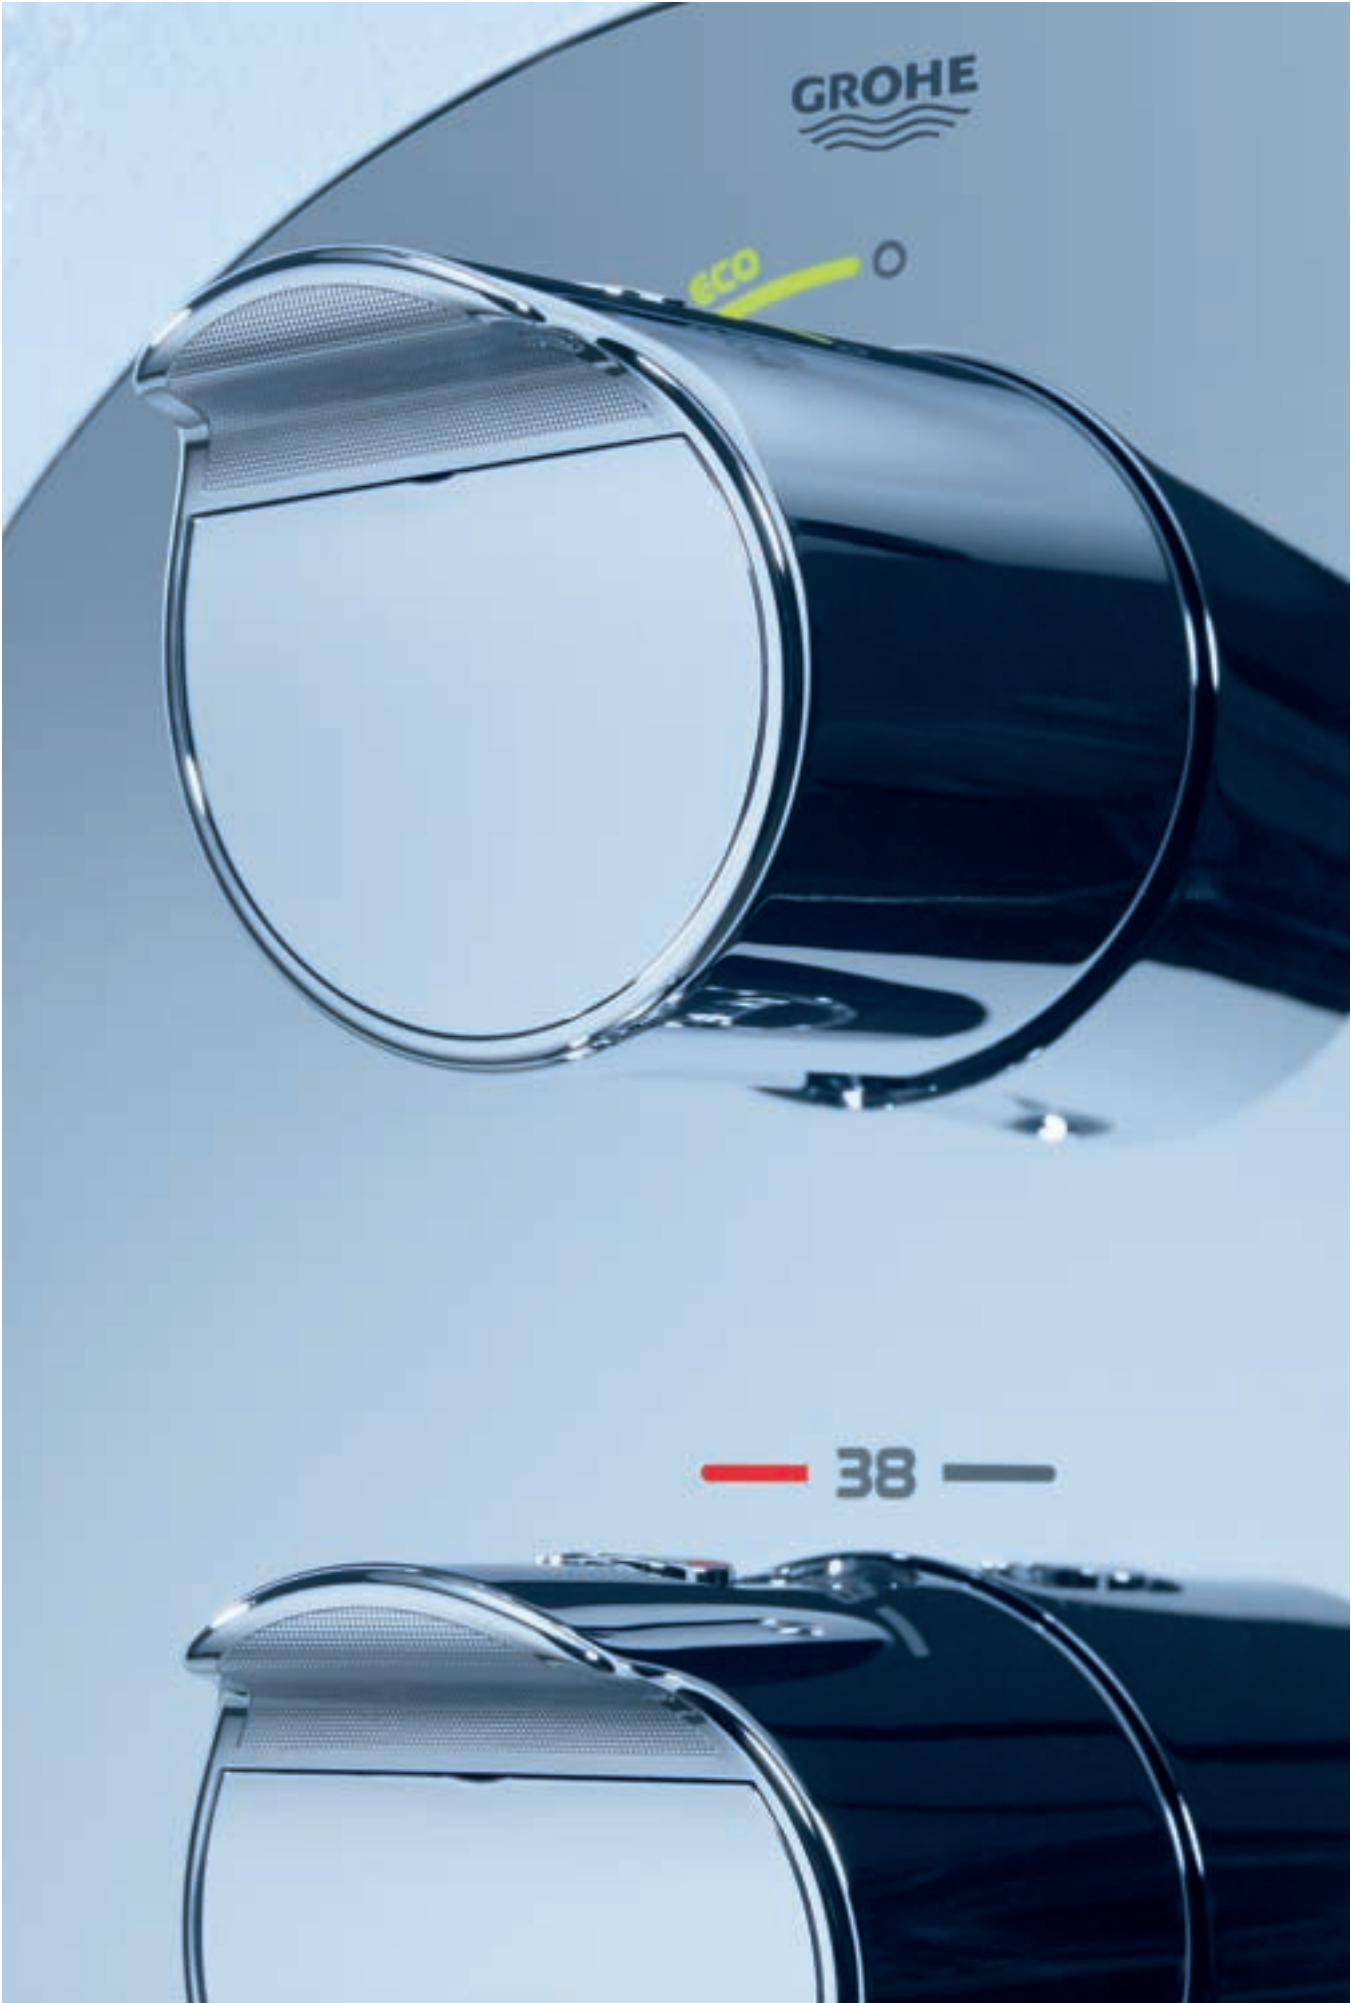

For product information and technical details please see page 196 and following.

GROHTHERM 2000

100% GROHE CoolTouch®, advanced ergonomics & **EasyReach tray**. The elegant design of Grohtherm 2000 ensures it will complement any bathroom design. Experience the beauty of the XL WaterFall from our exposed bath/shower thermostat. Enjoy the convenience of the GROHE EasyReach shower tray, with easy-to-clean integrated storage for your shampoo or soap.

Featuring 100% GROHE CoolTouch®, the solid metal housing of Grohtherm 2000 remains cool and safe at all times. With GROHE TurboStat® you will always enjoy your perfect water temperature, independent of any fluctuations in water pressure. Grohtherm 2000 is available as classic exposed shower thermostat, as a variant with GROHE EasyReach storage and in trim sets for concealed installation.

NEW !

The Grohtherm 2000 new exposed thermostat's tray has been upgraded to a full metal EasyReach Tray.

GROHTHERM 1000

NEW

100% GROHE CoolTouch®, ultimate comfort. Enjoy taking a refreshing shower more than ever before. The Grohtherm 1000 with contemporary design offers the new GROHE CoolTouch® compact body, ergonomically shaped metal handles, GROHE TurboStat® technology and water-saving eco functions.