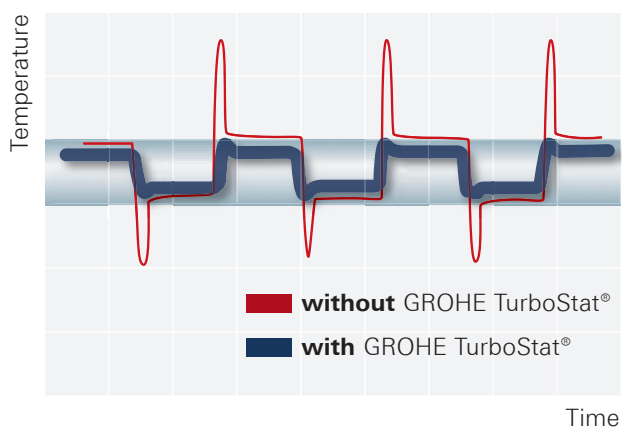

GROHE TURBOSTAT®

Always the right temperature, for ultimate convenience and safety. GROHE TurboStat® technology lies at the heart of our new thermostat.

The thermo-element's unrivaled sensitivity means it delivers water at the desired temperature within a fraction of a second – and keeps it constant for the duration of your shower. No more time and water wasted getting the temperature right. And if the cold water supply fails, it reacts instantly: hot water will shut off automatically to avoid the risk of scalding.

Compensating precisely for fluctuations in temperature and pressure results in a consistent and comfortable shower throughout.