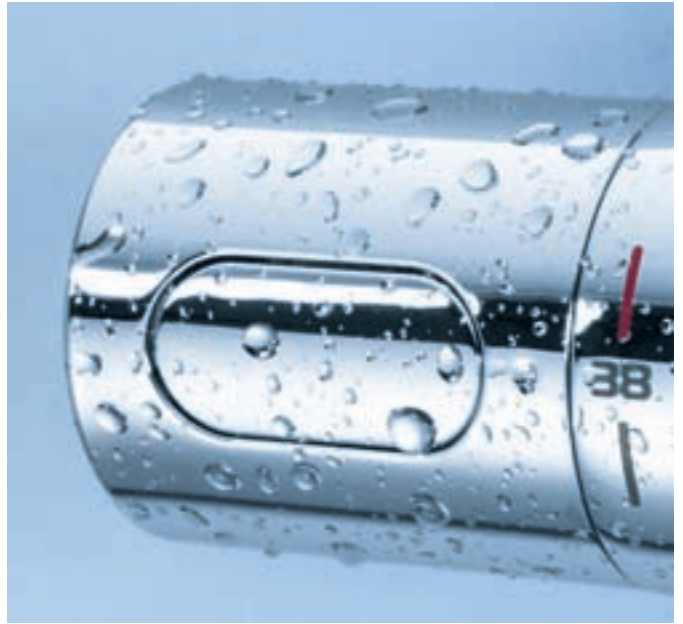

GROHTHERM 3000

Minimalist & 100% GROHE CoolTouch®. Grohtherm 3000 thermostats are based on an aesthetic philosophy based on simple cylinders in perfect proportions, creating balance and harmony enhanced by GROHE StarLight® chrome, a deep luxurious finish.

While GROHE TurboStat® maintains your perfect water temperature, GROHE CoolTouch® eliminates the risk of scalding from hot chrome surfaces, while the EcoButton enables you to reduce your water consumption up to 50%.